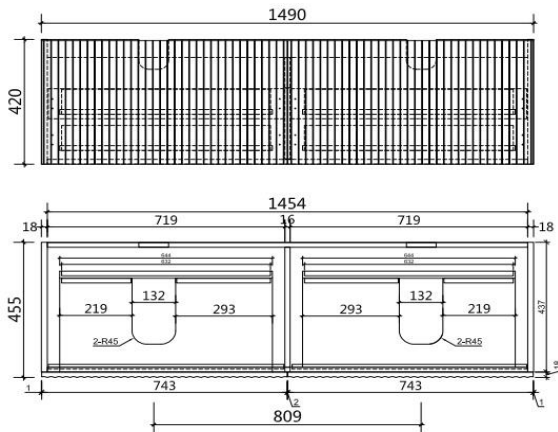

HANDLE COLOUR OPTIONS

VIVO-1500

SPECIFICATIONS

Available with Stone Top or Ceramic Top (1500mm is Polymarble)

Above Counter Basin Options only when choosing Stone Top

WARRANTY INFORMATION:

- Cabinet Structure - **5 Years**
- Ceramic Tops - **15 Years**
- Stone Tops - **5 Years**
- Hardware and Labour - **1 year**