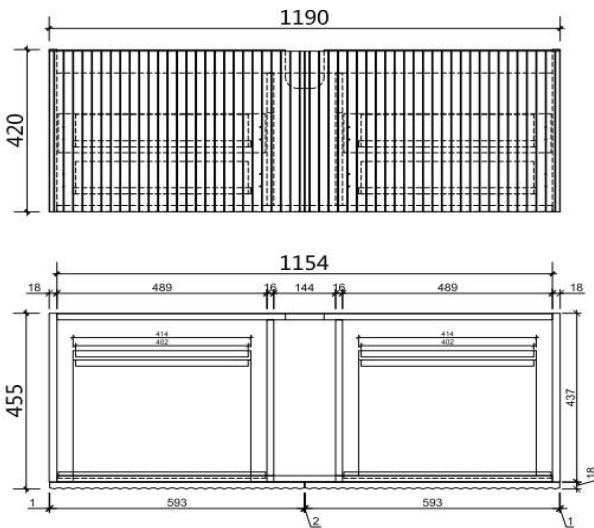

VIVO VANITY

Chrome
 Brushed Nickel
 Brushed Brass
 Gun Metal
 Matte Black

HANDLE COLOUR OPTIONS

VIVO-1200

SPECIFICATIONS

ZENMO
Zen-inspired, Modern Living

ADDRESS: 42 Castro Way, Derrimut VIC 3026

PHONE: (03) 8390 6300

OFFICE: ect_sales@outlook.com

SERVICE: ect_service@outlook.com

WEBSITE: www.zenmo.com.au