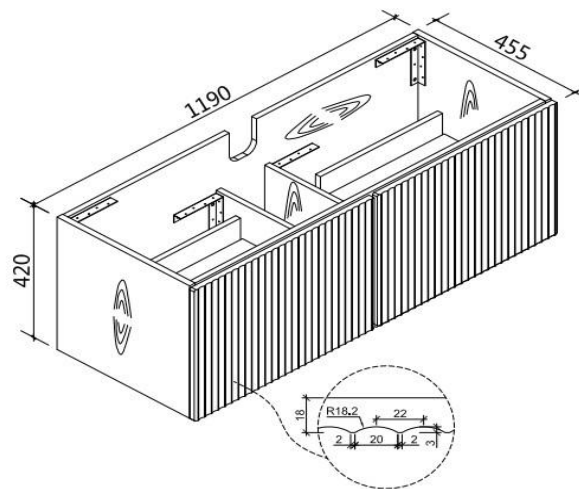

VIVO VANITY

Chrome
 Brushed Nickel
 Brushed Brass
 Gun Metal
 Matte Black

HANDLE COLOUR OPTIONS

VIVO-1200

SPECIFICATIONS

ZENMO
Zen-inspired, Modern Living

ADDRESS: 42 Castro Way, Derrimut VIC 3026

PHONE: (03) 8390 6300

OFFICE: ect_sales@outlook.com

SERVICE: ect_service@outlook.com

WEBSITE: www.zenmo.com.au