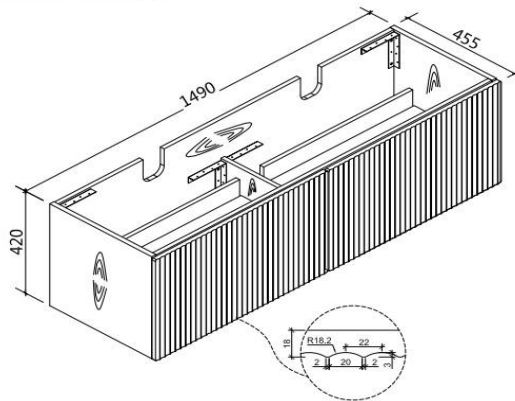

HANDLE COLOUR OPTIONS

VIVO-1500

SPECIFICATIONS

Available with Stone Top or Ceramic Top (1500mm is Polymarble)

Above Counter Basin Options only when choosing Stone Top

WARRANTY INFORMATION:

- Cabinet Structure - **5 Years**
- Ceramic Tops - **15 Years**
- Stone Tops - **5 Years**
- Hardware and Labour - **1 year**