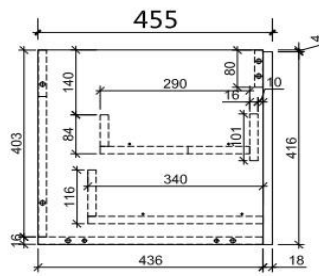

VIVO VANITY

Chrome
 Brushed Nickel
 Brushed Brass
 Gun Metal
 Matte Black

HANDLE COLOUR OPTIONS

SPECIFICATIONS

VIVO-750

ZENMO
Zen-inspired, Modern Living

ADDRESS: 42 Castro Way, Derrimut VIC 3026
PHONE: (03) 8390 6300
OFFICE: ect_sales@outlook.com
SERVICE: ect_service@outlook.com
WEBSITE: www.zenmo.com.au