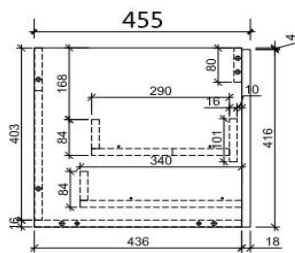

VIVO VANITY

Chrome
 Brushed Nickel
 Brushed Brass
 Gun Metal
 Matte Black

HANDLE COLOUR OPTIONS

VIVO-900

SPECIFICATIONS

ZENMO
Zen-inspired, Modern Living

ADDRESS: 42 Castro Way, Derrimut VIC 3026

PHONE: (03) 8390 6300

OFFICE: ect_sales@outlook.com

SERVICE: ect_service@outlook.com

WEBSITE: www.zenmo.com.au