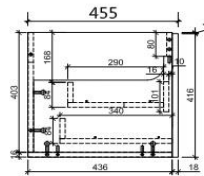

HANDLE COLOUR OPTIONS

VIVO-1500

SPECIFICATIONS

Available with Stone Top or Ceramic Top (1500mm is Polymarble)

Above Counter Basin Options only when choosing Stone Top

WARRANTY INFORMATION:

- Cabinet Structure - **5 Years**
- Ceramic Tops - **15 Years**
- Stone Tops - **5 Years**
- Hardware and Labour - **1 year**