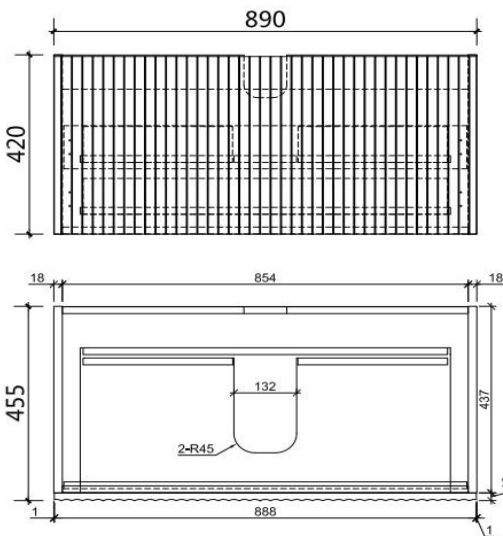

VIVO VANITY

Chrome
 Brushed Nickel
 Brushed Brass
 Gun Metal
 Matte Black

HANDLE COLOUR OPTIONS

VIVO-900

SPECIFICATIONS

ZENMO
Zen-inspired, Modern Living

ADDRESS: 42 Castro Way, Derrimut VIC 3026

PHONE: (03) 8390 6300

OFFICE: ect_sales@outlook.com

SERVICE: ect_service@outlook.com

WEBSITE: www.zenmo.com.au