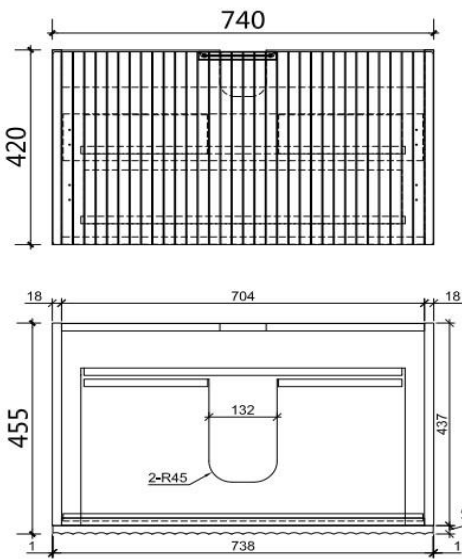

VIVO VANITY

Chrome
 Brushed Nickel
 Brushed Brass
 Gun Metal
 Matte Black

HANDLE COLOUR OPTIONS

SPECIFICATIONS

VIVO-750

ZENMO
Zen-inspired, Modern Living

ADDRESS: 42 Castro Way, Derrimut VIC 3026
PHONE: (03) 8390 6300
OFFICE: ect_sales@outlook.com
SERVICE: ect_service@outlook.com
WEBSITE: www.zenmo.com.au