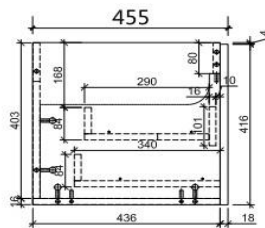

VIVO VANITY

Chrome
 Brushed Nickel
 Brushed Brass
 Gun Metal
 Matte Black

HANDLE COLOUR OPTIONS

VIVO-1200

SPECIFICATIONS

ZENMO
Zen-inspired, Modern Living

ADDRESS: 42 Castro Way, Derrimut VIC 3026

PHONE: (03) 8390 6300

OFFICE: ect_sales@outlook.com

SERVICE: ect_service@outlook.com

WEBSITE: www.zenmo.com.au