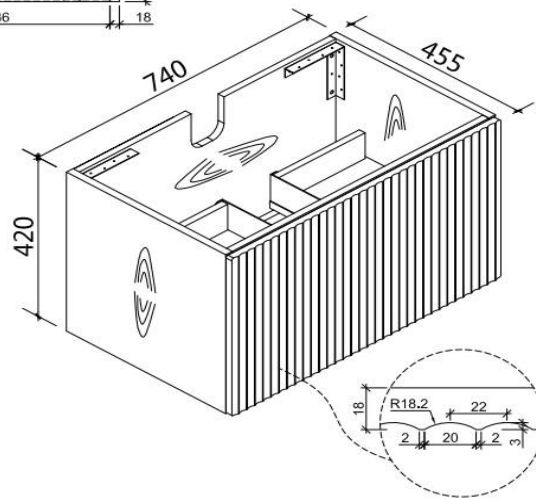

VIVO VANITY

Chrome
 Brushed Nickel
 Brushed Brass
 Gun Metal
 Matte Black

HANDLE COLOUR OPTIONS

SPECIFICATIONS

VIVO-750

ZENMO
Zen-inspired, Modern Living

ADDRESS: 42 Castro Way, Derrimut VIC 3026
PHONE: (03) 8390 6300
OFFICE: ect_sales@outlook.com
SERVICE: ect_service@outlook.com
WEBSITE: www.zenmo.com.au