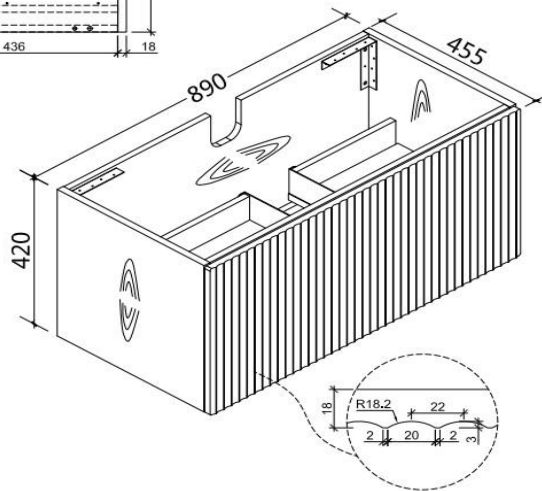

VIVO VANITY

Chrome
 Brushed Nickel
 Brushed Brass
 Gun Metal
 Matte Black

HANDLE COLOUR OPTIONS

VIVO-900

SPECIFICATIONS

ZENMO
Zen-inspired, Modern Living

ADDRESS: 42 Castro Way, Derrimut VIC 3026

PHONE: (03) 8390 6300

OFFICE: ect_sales@outlook.com

SERVICE: ect_service@outlook.com

WEBSITE: www.zenmo.com.au